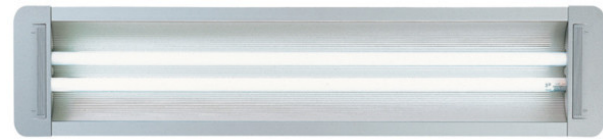

SPACE RECESSED

D96008

GENERAL

Series: Space
Brand: Milan
Division: Design
Mounting Type: Recessed
Mounting Location: Ceiling
Subcategory: Downlight

PHYSICAL

Shape: Rectangle
Length (mm): '1208
Length (in): 47 ⁹/₁₆
Width (mm): '150
Width (in): 5 ⁷/₈
Height (mm): '92
Height (in): 3 ⁵/₈
Light Distribution: Direct
Weight (kg): 2.7
Weight (lbs): 6
Diffuser: Glass - Sold Separately
Fixture Material: Metal

ELECTRICAL

Number of Lamps: 2
Lamp Type: LED Retrofit / CFL
Bulb Included: Bulb Not Included
Total Output Wattage (W): 46 / 78
Max. Wattage Per Lamp (W): 23 / 39
Lamp Base: G5
Input Voltage (V): 120

LED

OPTICAL

RATINGS AND CERTIFICATIONS

Certified By: CSA Certified to UL and CSA Standards
IP rating: IP44

PROJECT	_____
TYPE	_____
NOTES	_____
QUANTITY	_____
DATE	_____