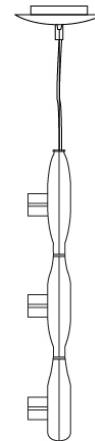

SPACE SUSPENSION

D11003

GENERAL

Series: Space
 Division: Design
 Mounting Type: Suspension
 Mounting Location: Ceiling
 Subcategory: Pendant

PHYSICAL

Shape: Square
 Length (mm): 600
 Length (in): 23 ½
 Width (mm): 600
 Width (in): 23 ½
 Height (mm): 1600
 Height (in): 63
 Light Distribution: Direct
 Weight (kg): 10.6
 Weight (lbs): 23.5
 Diffuser: Satin Glass
 Fixture Finish: ALU
 Fixture Material: Aluminum

Series: Space
Brand: Milan
Division: Design
Mounting Type: Suspension
Mounting Location: Ceiling
Subcategory: Pendant

PHYSICAL

Shape: Abstract
Width (mm): 108
Width (in): 4 1/4
Height (mm): 730
Height (in): 28
Weight (kg): 1.4
Weight (lbs): 3
Fixture Finish: Metallic Gray
Fixture Material: Aluminum

730mm 28 3/4"

SPACE SUSPENSION

D91123

GENERAL

Series: Space
 Brand: Milan
 Division: Design
 Mounting Type: Suspension
 Mounting Location: Ceiling
 Subcategory: Pendant

PHYSICAL

Shape: Abstract
 Length (mm): 866
 Length (in): 34 1/4
 Width (mm): 108
 Width (in): 4 1/4
 Height (mm): 1570
 Height (in): 62
 Weight (kg): 2.3
 Weight (lbs): 5
 Fixture Finish: Metallic Gray
 Fixture Material: Aluminum

Series: Space
 Brand: Milan
 Division: Design
 Mounting Type: Suspension
 Mounting Location: Ceiling
 Subcategory: Pendant

PHYSICAL

Shape: Abstract
 Length (mm): 866
 Length (in): 34 1/4
 Width (mm): 108
 Width (in): 4 1/4
 Height (mm): 1570
 Height (in): 62
 Weight (kg): 2.3
 Weight (lbs): 5
 Fixture Finish: Metallic Gray
 Fixture Material: Aluminum